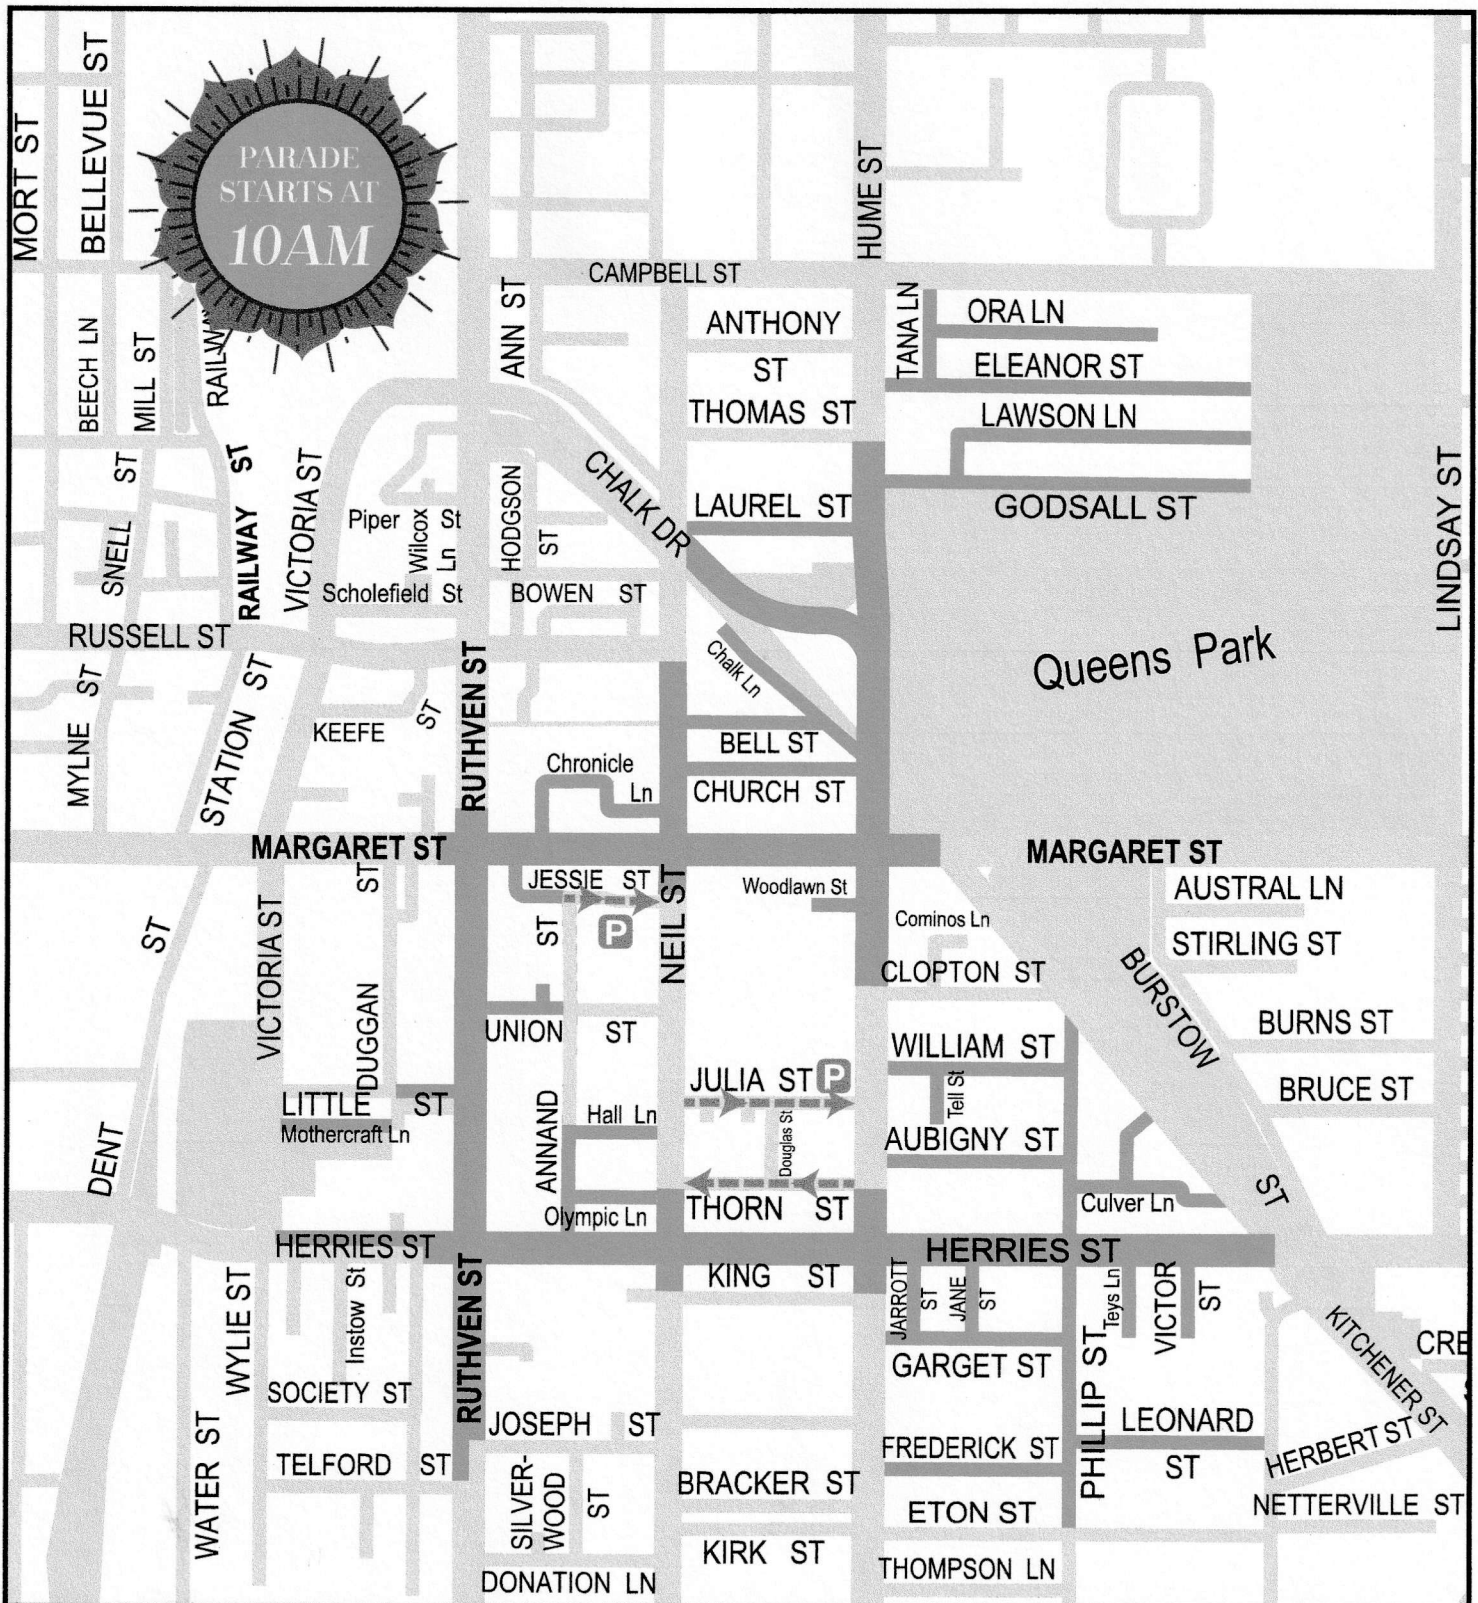

Grand Central Floral Parade 2021

TEMPORARY ROAD CLOSURES FOR SATURDAY 18TH SEPT

VERSION 18/08/2021

TOOWOOMBA
CARNIVAL
of FLOWERS

Temporary Road Closures

- 6:00AM - 2PM Saturday 18th Sept.
- Parking Directions